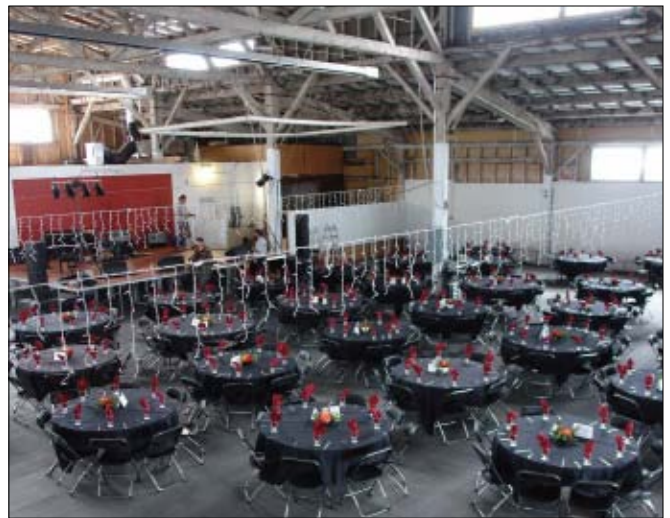

Rent this waterfront facility!

Historic Port of Anacortes Pier 1 "Transit Shed"

***Located on Guemes Channel
with view of San Juan Islands***

Seating for 350 ♦ Dock Access
Restrooms ♦ Dance Floor Option

Handicap Accessible